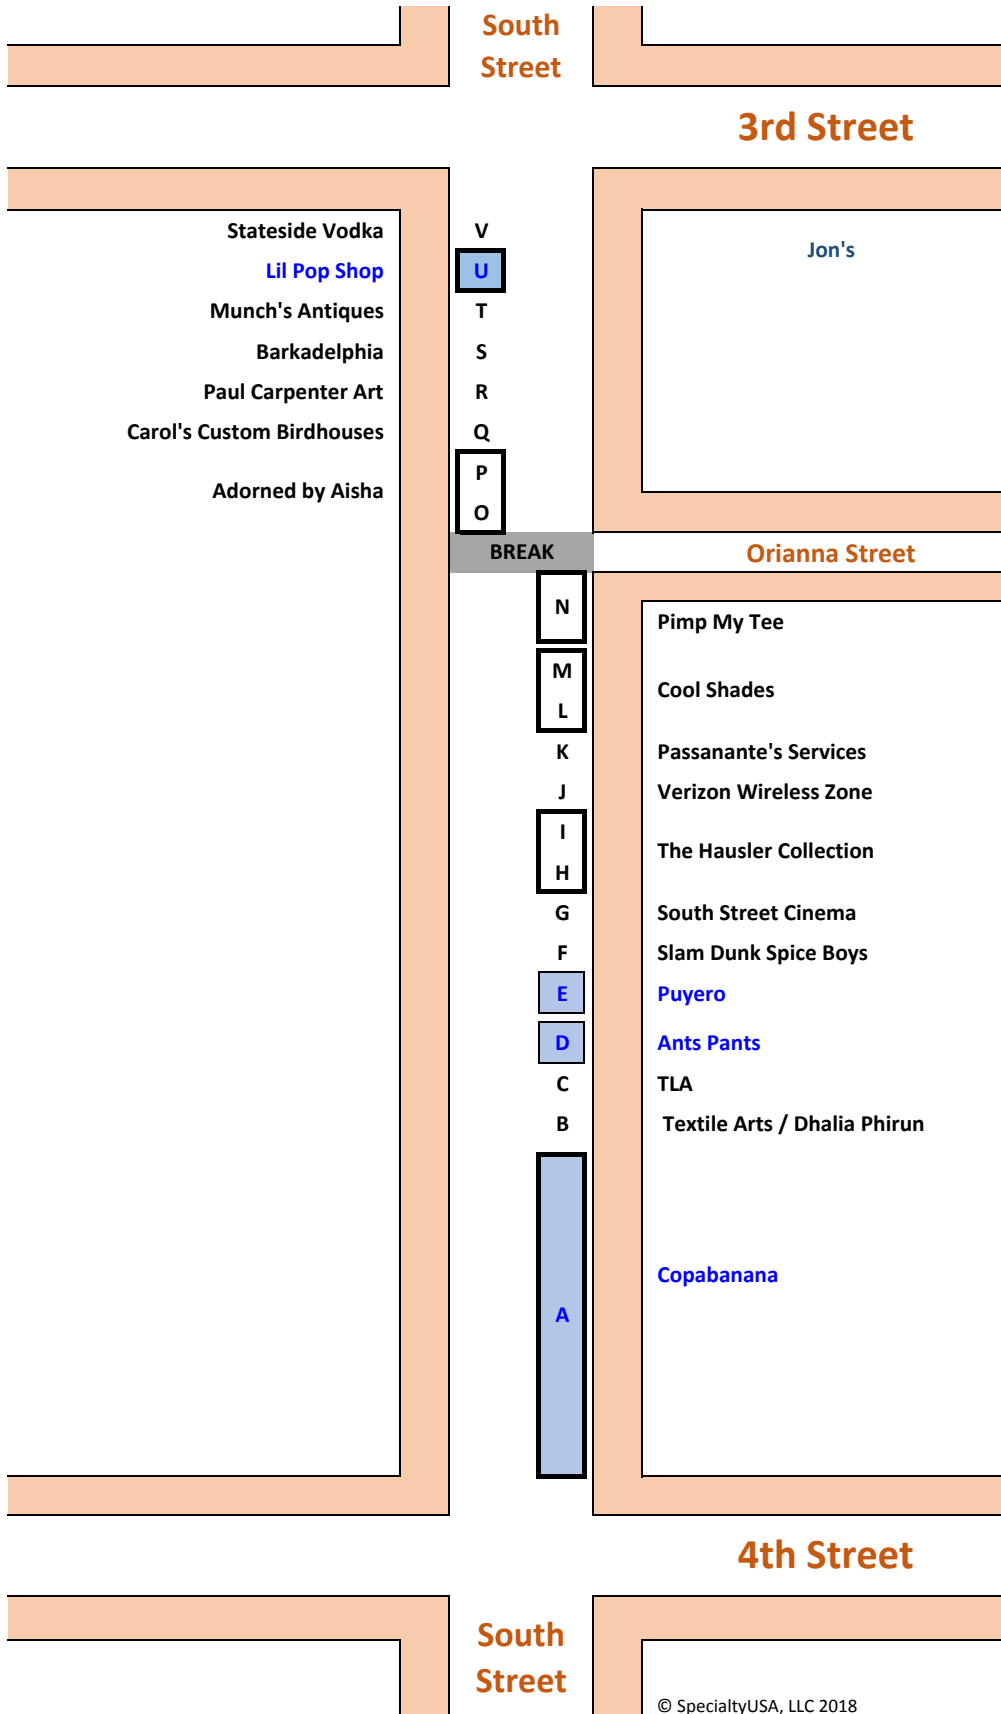

2018 South Street Spring Festival

300 BLOCK (between 3rd & 4th Streets)