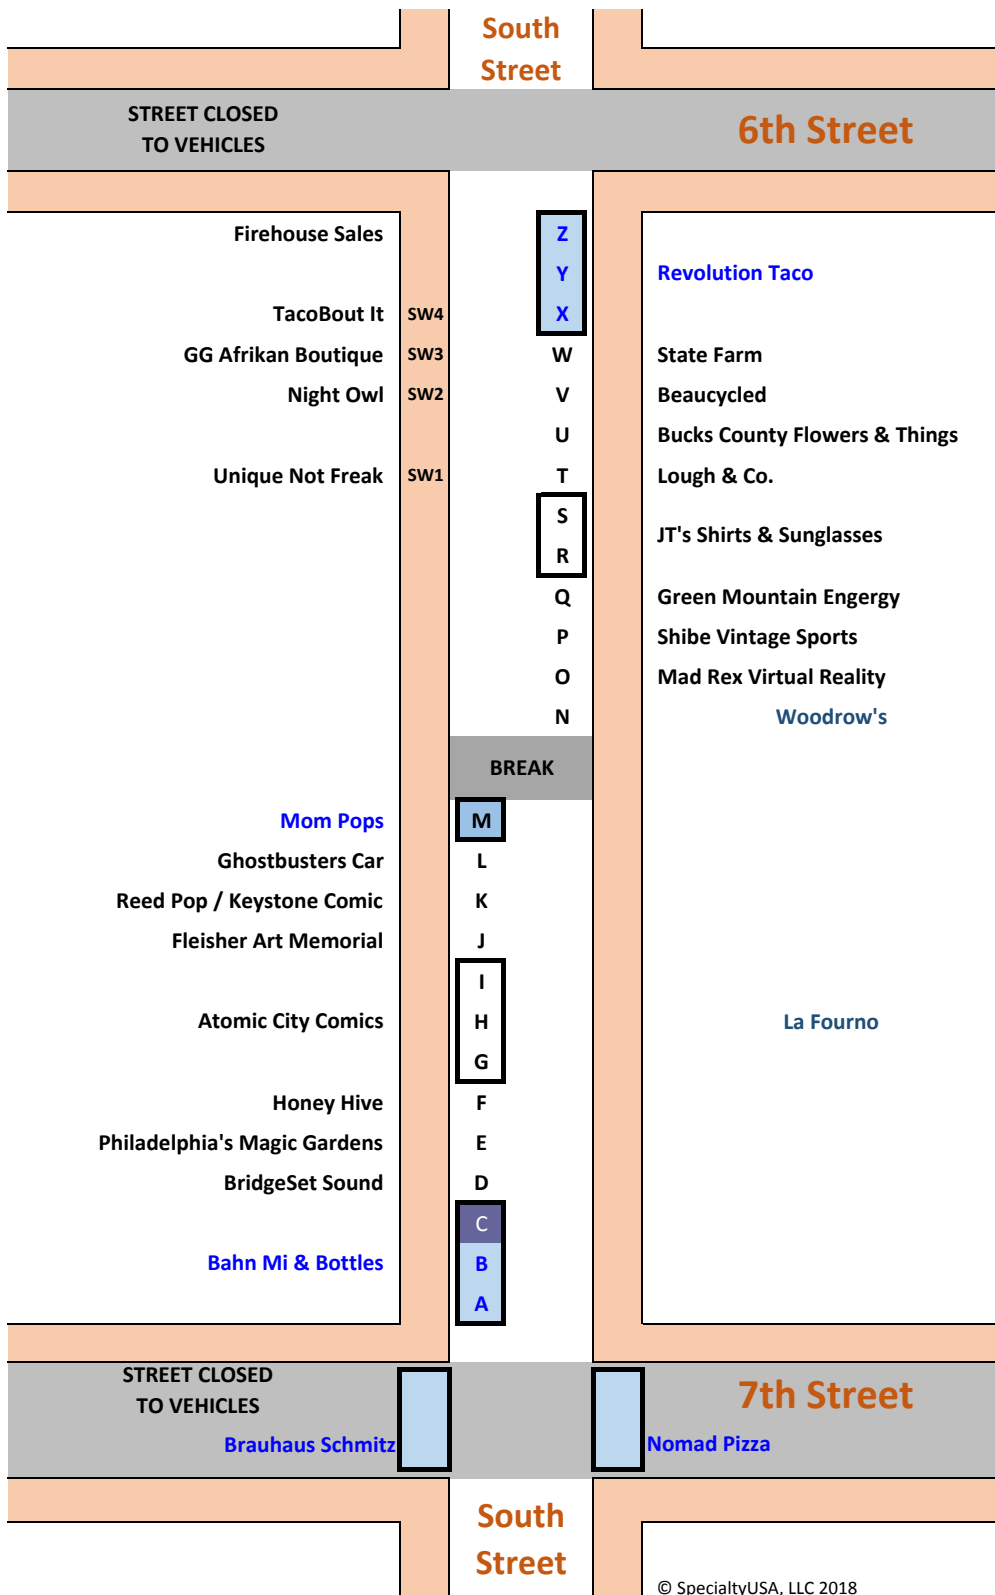

## 600 BLOCK (between 6th & 7th Streets)

## 500 BLOCK (between 5th & 6th Streets)

## 400 BLOCK (between 4th & 5th Streets)

## 100 BLOCK (between Front & 2nd Streets)

Click [HERE](#) for 2nd Street Plaza (2SP Map)